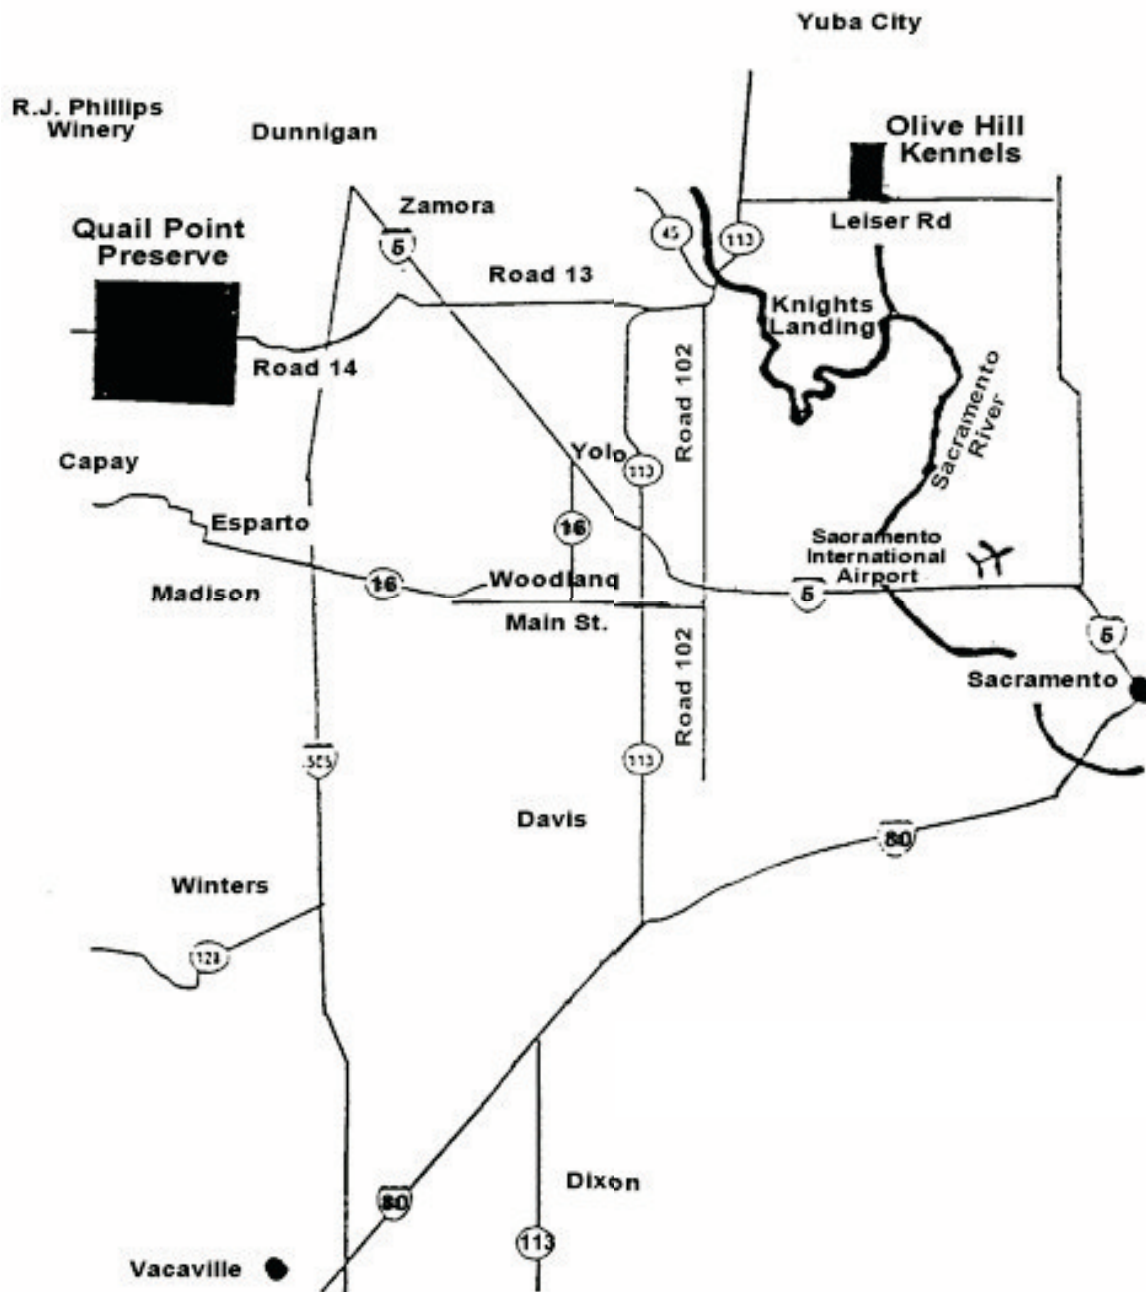

Directions to Quail Point Hunt Club

From the Bay Area - From I-80 @ Vacaville, take the I-505 turnoff heading north toward Redding. 30 miles North of Vacaville, take the Rd. 14 turnoff. Turn left, heading West over the freeway. Clubhouse is 1/2 miles west of "505" on left, near barn.

From Sacramento - From Sacramento, take I-5 heading north. Take the "Zamora" turnoff: turn left heading west over freeway. Travel for 3 miles, cross over "505". Clubhouse is 1/2 mile west of "505" on left, near barn.